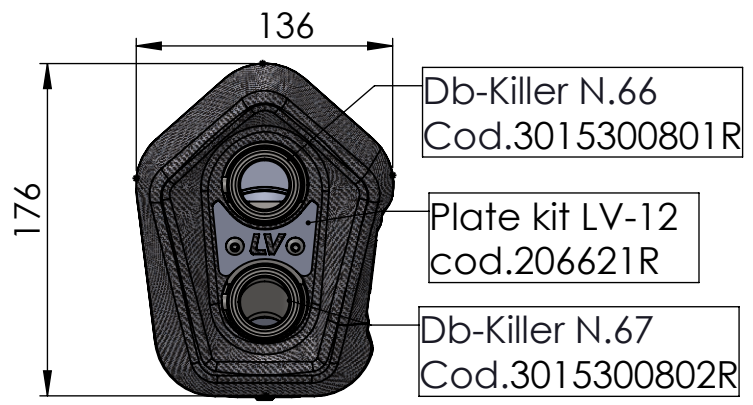

Carbon end cup set
cod.3015300701R

LV LV12 e49 00007G
E49 92R-02 0001

Spring and rubber
replacement kit
Cod.303949001R

Muffler kit
Cod.3015306485R

Manifold kit
cod. 3015306202R

Manifold clamp
Cod.300067530R

Original

ART. 15306B - SPARE PARTS

BMW R 1250 R / RS
(Fits with original panniers) (Fits with original centre stand)

(A) FITTING KIT cod.3015306601R (B) CARBON COVER KIT cod.3015306001R