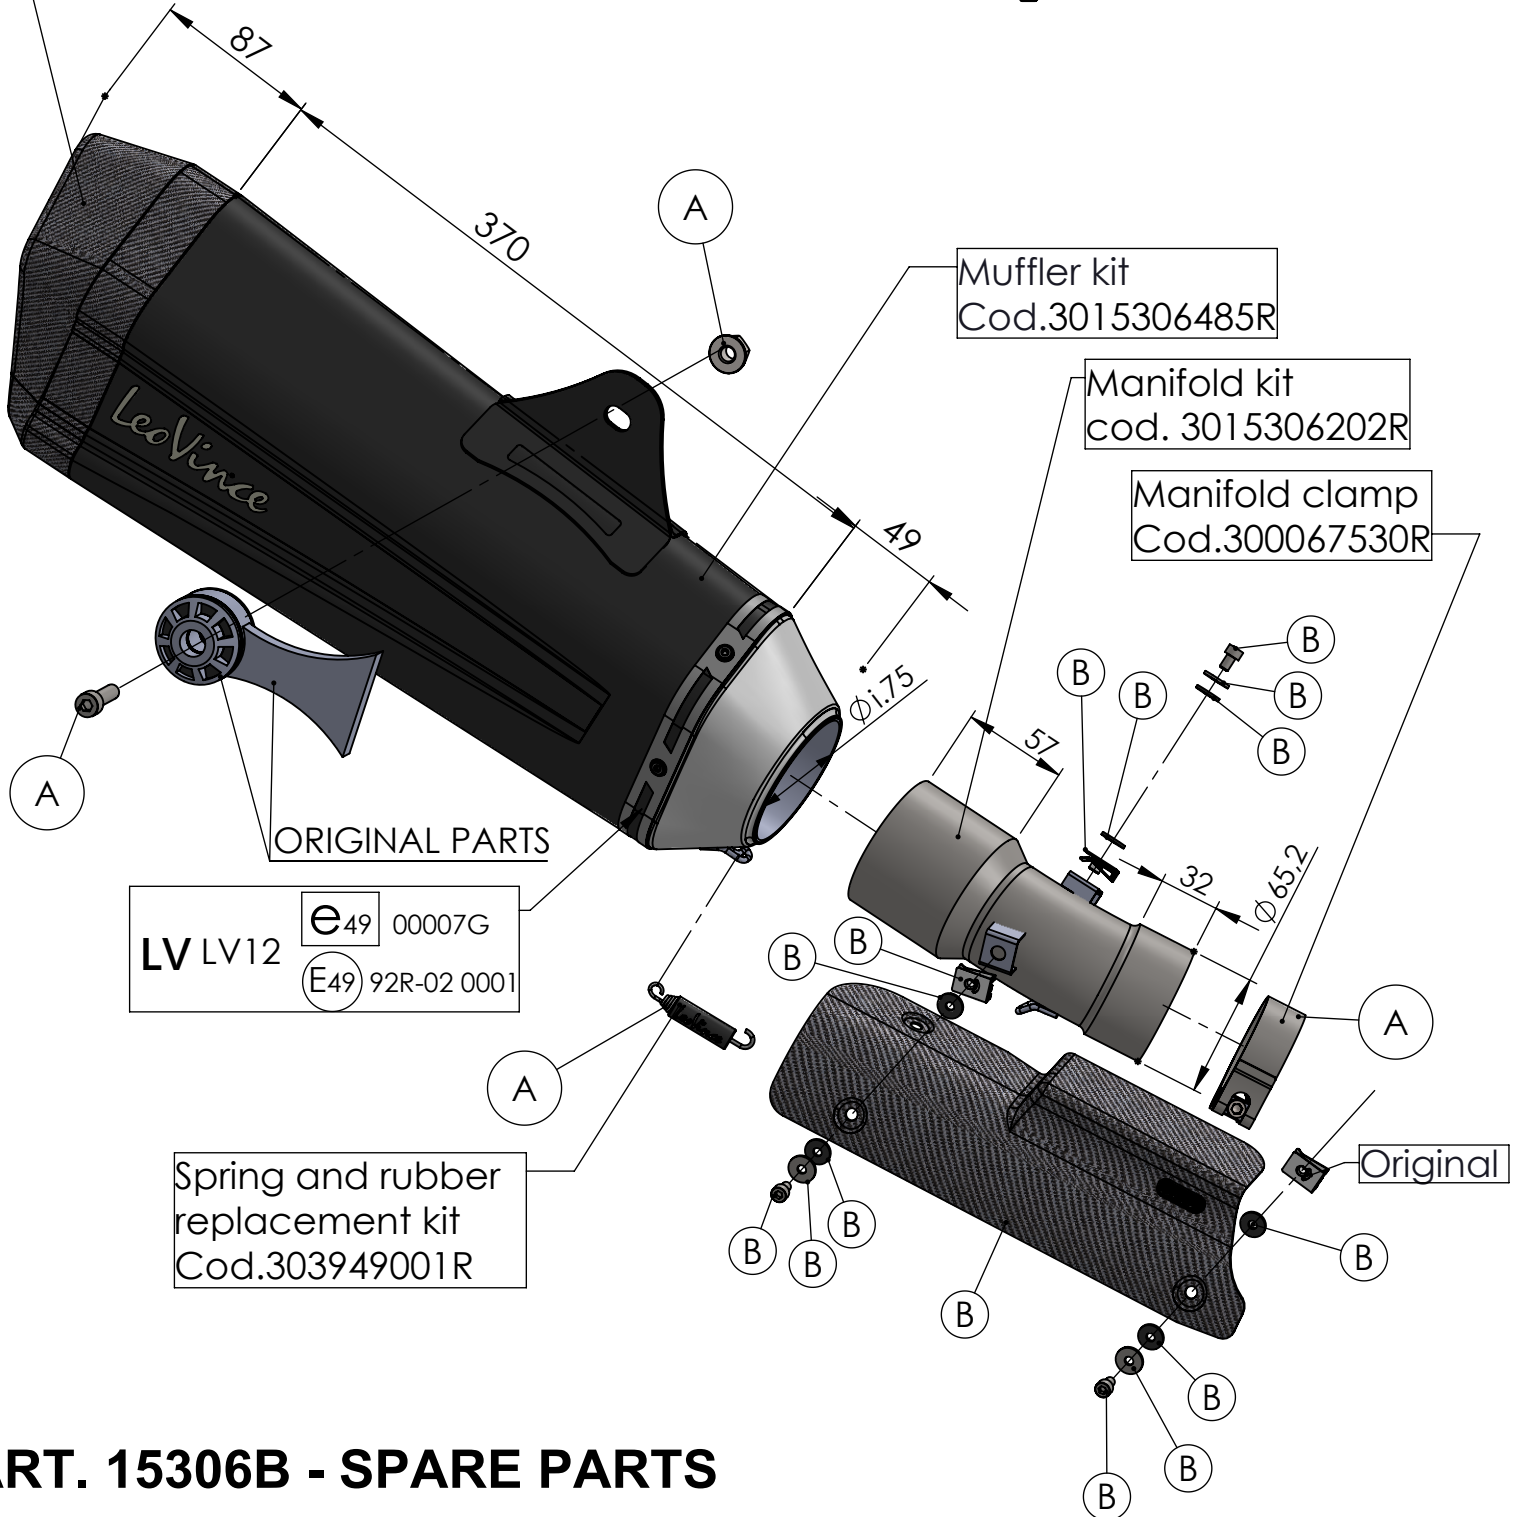

Carbon end cup set
cod.3015300701R

LV LV12 e49 00007G
E49 92R-02 0001

Spring and rubber
replacement kit
Cod.303949001R

Muffler kit
Cod.3015306485R

Manifold kit
cod. 3015306202R

Manifold clamp
Cod.300067530R

Original

ART. 15306B - SPARE PARTS

BMW R 1250 R / RS
(Fits with original panniers) (Fits with original centre stand)

(A) FITTING KIT cod.3015306601R (B) CARBON COVER KIT cod.3015306001R